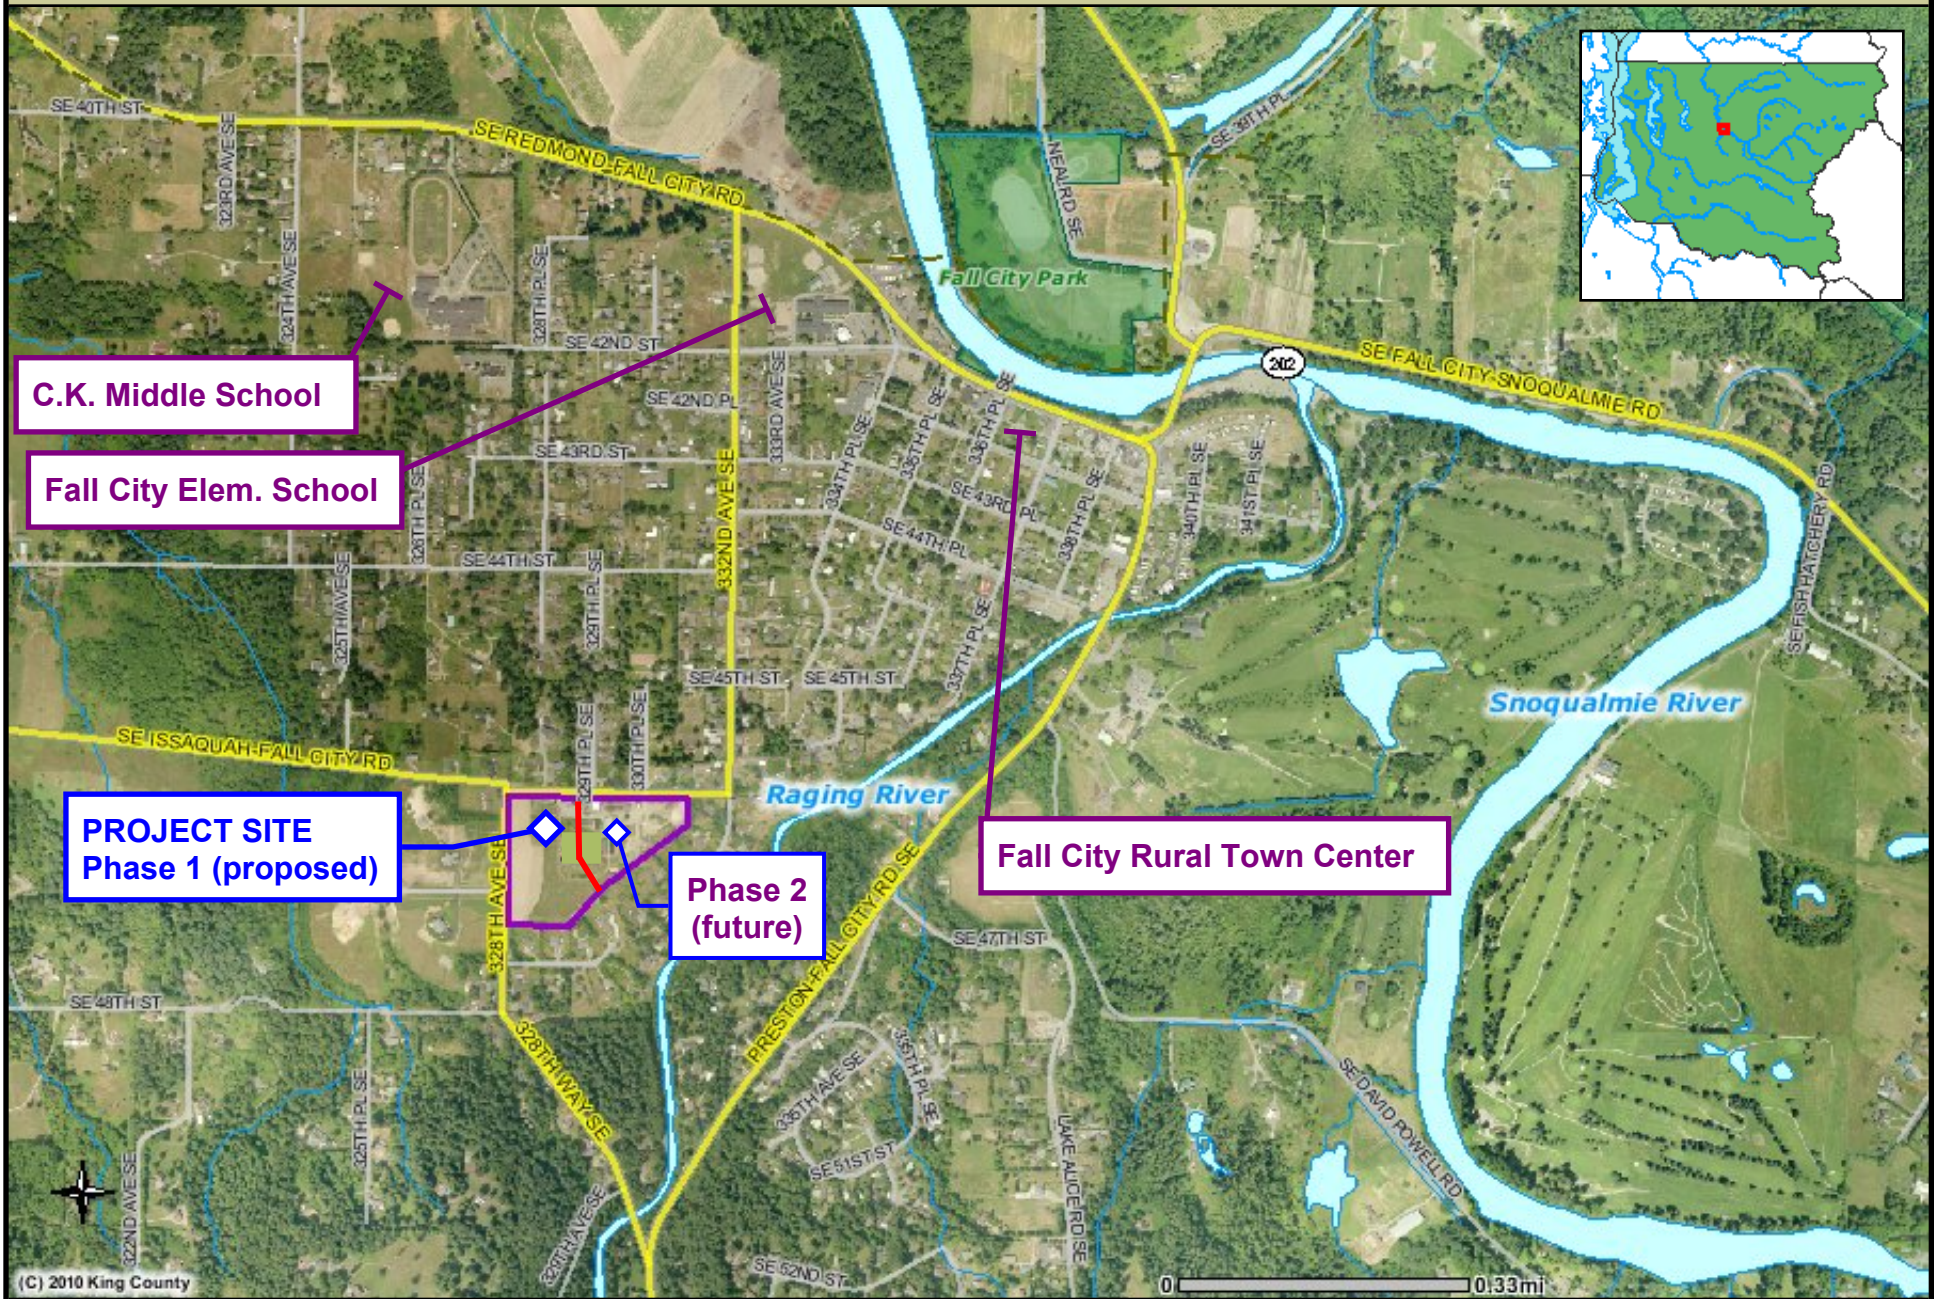

Wells Site Park Acquisition (RCO #10-1674)

SITE LOCATION MAP - Fall City Area

Fall City Metropolitan
Park District

Date: 5/2/2010

Source: King County iMAP - Property Information (<http://www.metrokc.gov/GIS/iMAP>)