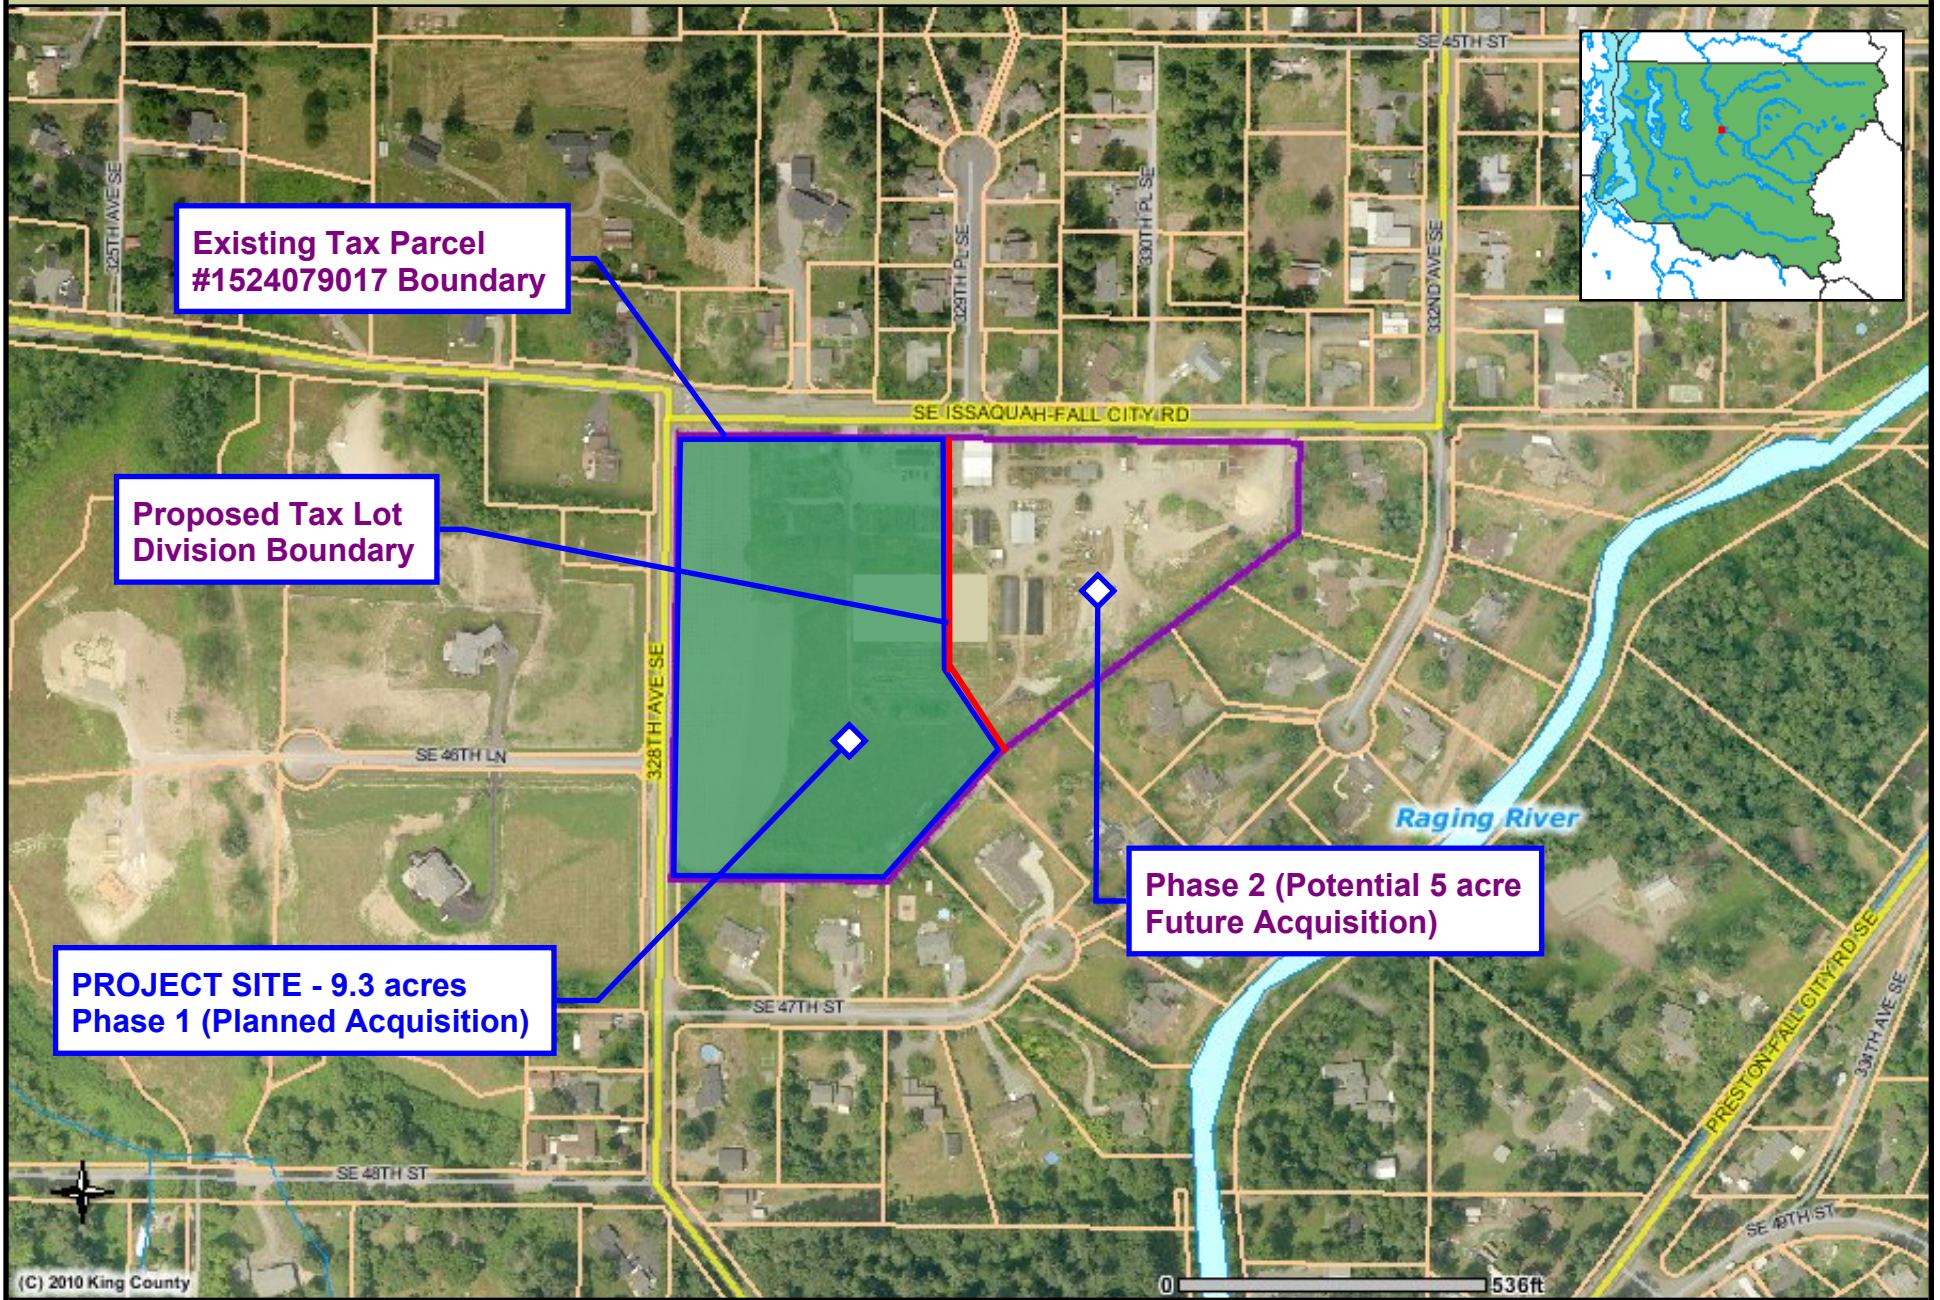

Wells Site Park Acquisition (RCO #10-1674)

PARCEL MAP

Date: 5/2/2010 Source: King County iMAP - Property Information (<http://www.metrokc.gov/GIS/iMAP>)

Fall City Metropolitan
Park District